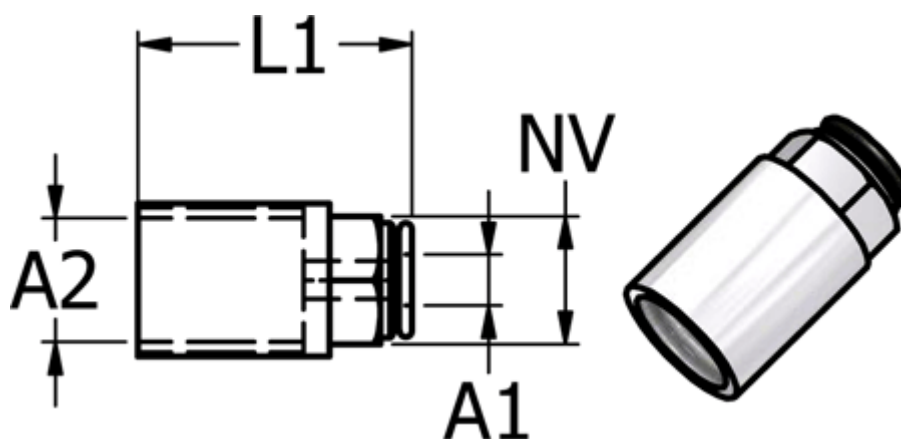

# Data Sheet

Article number: 58674601410

Description: Metal fitting 746.014-10, Ø10 - G 1/4"  
Push-in straight connector

## Measures

Ext. hose diameter =	10
L1	= 31.8
NV	= 16
Thread A2	= G 1/4"